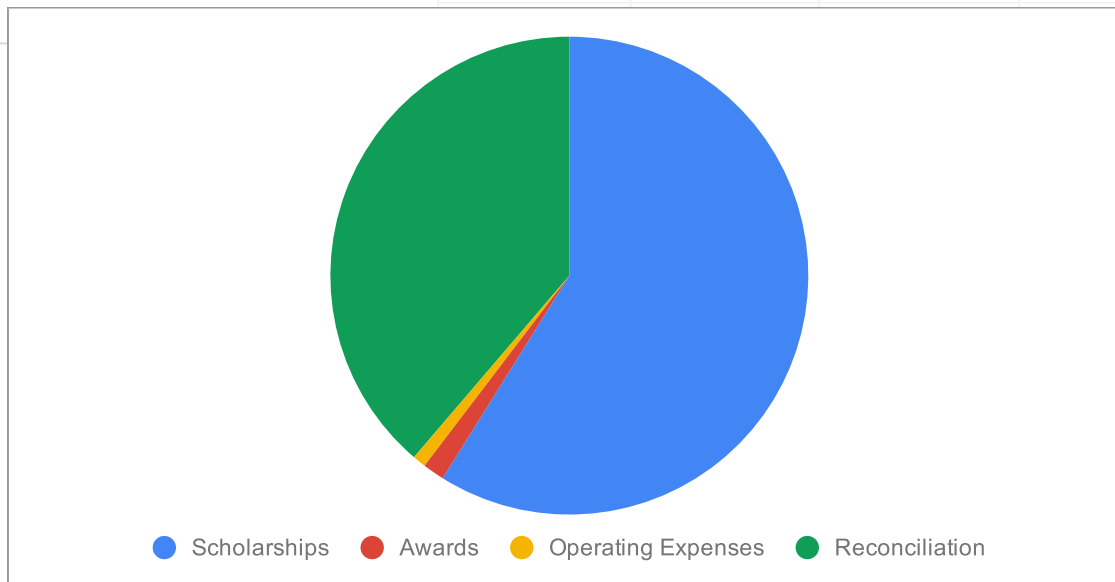

## Fiscal Year July 1, 2019 to June 30, 2020

Total Revenue

\$26,971

Total Expenses

\$6,792