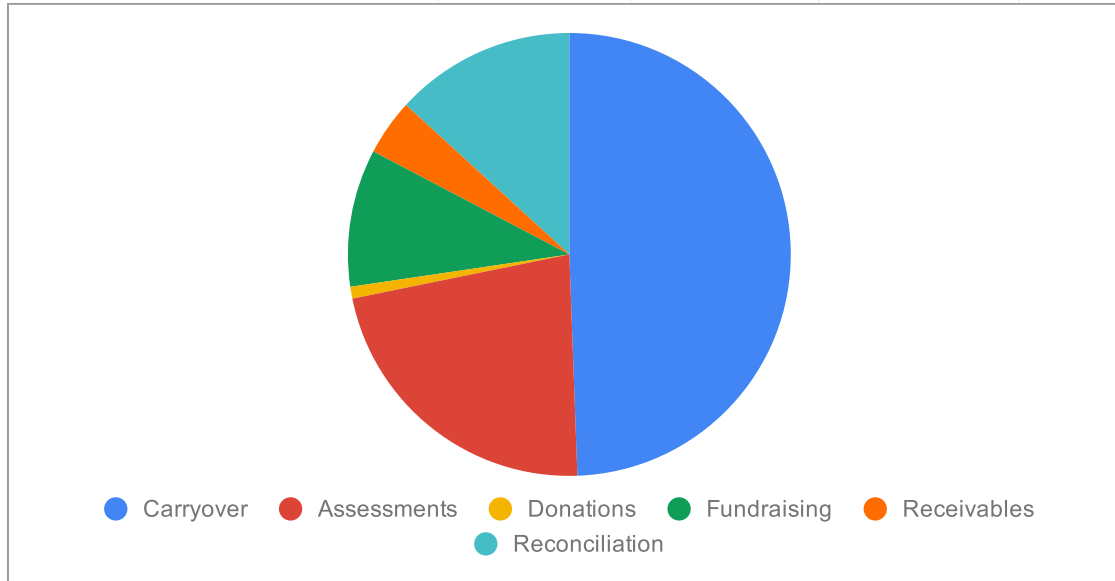

Loren Taylor, Councilman, Oakland's 6th District, Civic Leadership  
MISSEY, Non-profit Award  
Elite Fitness Studio, Small Business Award

## Fiscal Year July 1, 2019 to June 30, 2020

Total Revenue

\$26,971

Total Expenses

\$6,792